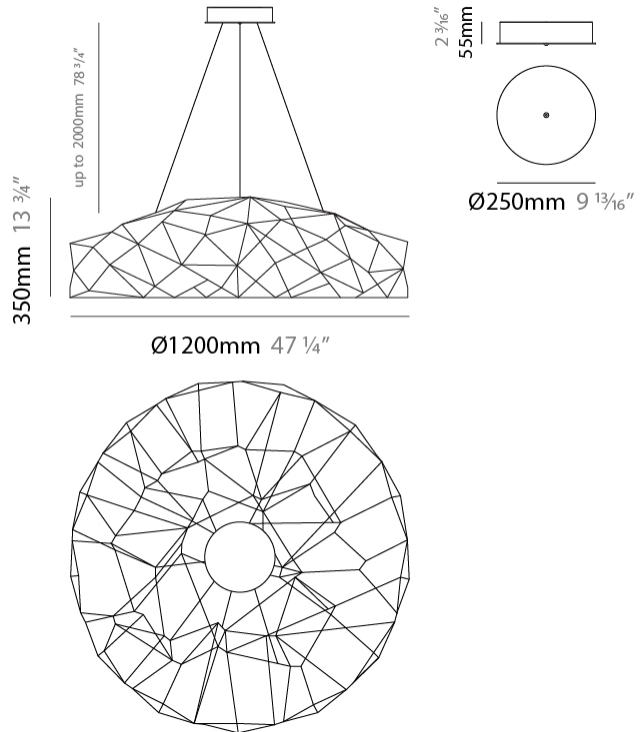

COSMOS DISC SUSPENSION

D101744-

base number   LED Dimming   Color Temperature   Finish Options

1. To build a product code in our configurator select the specify button on the base model # product page
2. To build a manual product code on this datasheet choose from the options listed below in blue font and add the suffix to the base model #

GENERAL

Series: Cosmos Disc
Brand: Quasar
Division: Design
Mounting Type: Suspension
Mounting Location: Ceiling
Subcategory: Ambient

PHYSICAL

Shape: Abstract
Diameter (mm): 1200
Diameter (in): 47 1/4
Height (mm): 350
Height (in): 13 3/4
Max. Overall Height (mm): 2350
Max. Overall Height (in): 92 1/2
Light Distribution: Omnidirectional
Weight (kg): 5
Weight (lbs): 11.02
Fixture Finish: [NIC / BRA / BBR](#)
Fixture Material: Metal
Cable Details: 2000mm Cable
Upon Request: Custom Sizes

ELECTRICAL

Lamp Type: LED
Input Wattage (W): 39
Dimming: [Non-Dimming / Phase Dimming (120vac Only)](#)
Driver Included: Yes
Driver Location: Integrated
Driver Type: Constant Voltage - Universal
Driver Class: Class 2
Input Voltage (V): 120 - 277
Output Voltage (V): 12
Upon Request: (Not included - see components) Integral: 0-10Vdc dimming

LED

Number of LEDs: 65
Color Temperature (°K): [2400 / 2800](#)
Max. Delivered Lumen (lm): 1950 (2800K)
CRI: >90 CRI
Lamp Life (hrs): 50000

OPTICAL

RATINGS AND CERTIFICATIONS

Certified By: Certified for North American Standards
IP rating: IP20