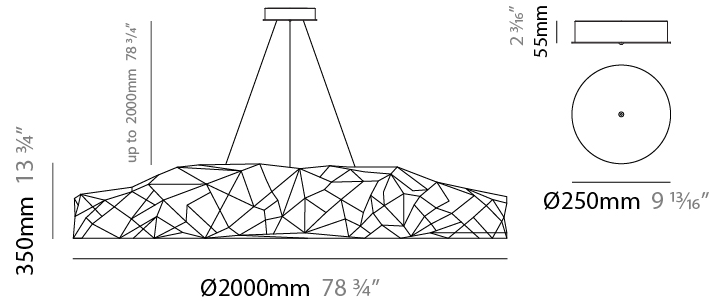

COSMOS DISC SUSPENSION

D101745-

base number   LED Dimming   Color Temperature   Finish Options

1. To build a product code in our configurator select the specify button on the base model # product page
2. To build a manual product code on this datasheet choose from the options listed below in blue font and add the suffix to the base model #

GENERAL

Series: Cosmos Disc
Brand: Quasar
Division: Design
Mounting Type: Suspension
Mounting Location: Ceiling
Subcategory: Ambient

PHYSICAL

Shape: Abstract
Diameter (mm): 2000
Diameter (in): 78 ¾
Height (mm): 350
Height (in): 13 ¾
Max. Overall Height (mm): 2350
Max. Overall Height (in): 92 ½
Light Distribution: Omnidirectional
Weight (kg): 5
Weight (lbs): 11.02
Fixture Finish: [NIC / BRA / BBR](#)
Fixture Material: Metal
Cable Details: 2000mm Cable
Upon Request: Custom Sizes

ELECTRICAL

Lamp Type: LED
Input Wattage (W): 90
[Dimming: Non-Dimming / Phase Dimming (120vac Only)](#)
Driver Included: Yes
Driver Location: Integrated
Driver Type: Constant Voltage - Universal
Driver Class: Class 2
Input Voltage (V): 120 - 277
Output Voltage (V): 12
Upon Request: (Not included - see components) Integral: 0-10Vdc dimming

LED

Number of LEDs: 150
[Color Temperature (°K): 2400 / 2800](#)
Max. Delivered Lumen (lm): 4500 (2800K)
CRI: >90 CRI
Lamp Life (hrs): 50000

OPTICAL

RATINGS AND CERTIFICATIONS

Certified By: Certified for North American Standards
IP rating: IP20